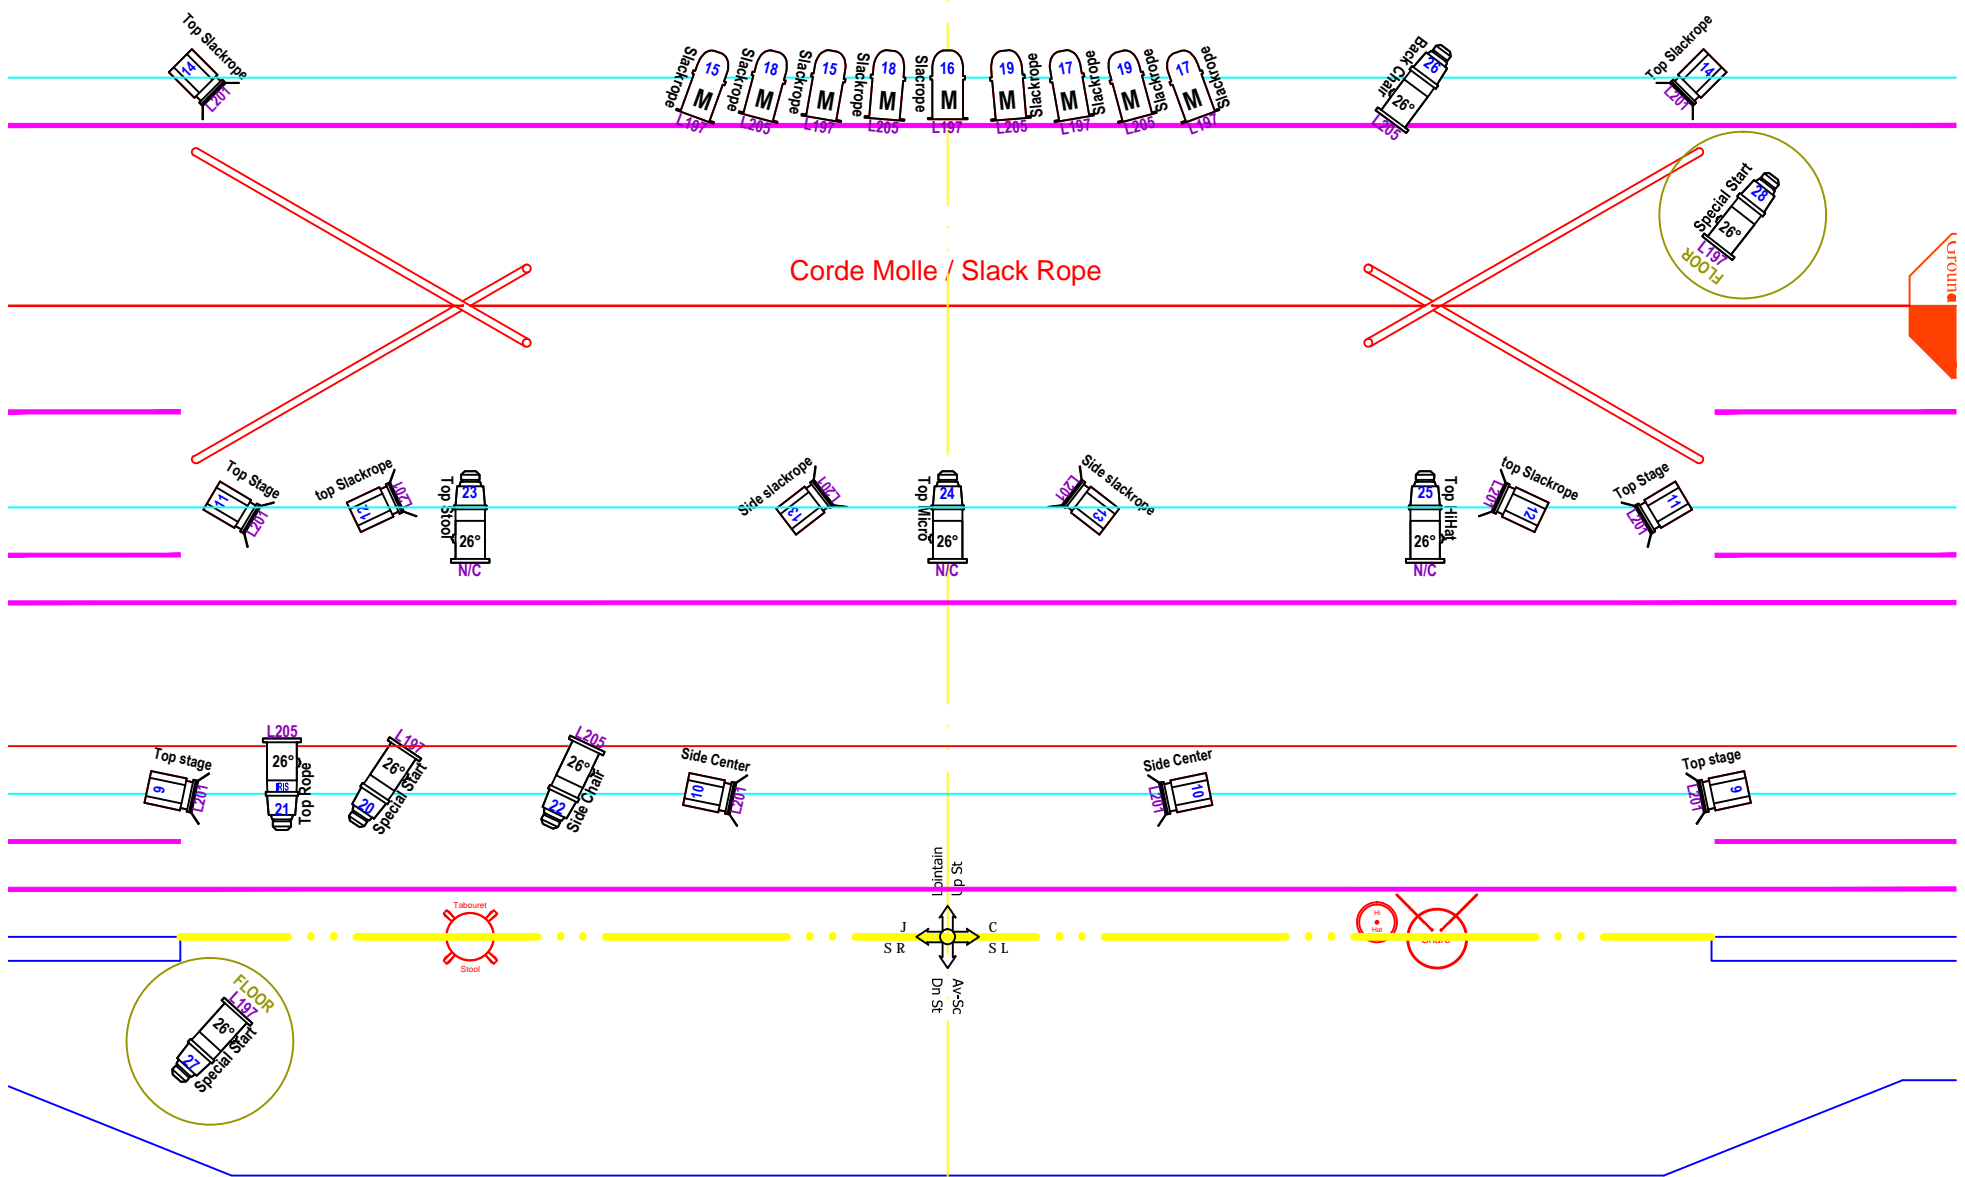

COLOR

LENS

IRIS

CHANNEL

- Par Medium / CP62
- Fresnel 1Kw / PC 1Kw
- Leko 26° / Découpe 26°

Show Circus Incognitus			DO NOT SCALE DRAWING		
Venue			Production Jamie Adkins		
City		Date 11/7/13	Design by : Nicolas Descoteaux		
Technical Director : Olivier Rosa			Tour Manager :		
Ver	Datum	Name	Ver	Datum	Name
Drawing Name : GÉNÉRAL					Sheet

Show Circus Incognitus				DO NOT SCALE DRAWING			
Production Venue				Production Jamie Adkins			
City				Design by : Nicolas Descoteaux			
Date 11/7/13				Technical Director : Olivier Rosa			
Tour Manager :				Drawing Name :			
Ver	Datum	Name	Ver	Datum	Name	Sheet	
						STAGE LX	

Public

Show Circus Incognitus						DO NOT SCALE DRAWING						
Venue						Production Jamie Adkins						
City						Design by : Nicolas Descoteaux						
Date 11/7/13						Technical Director : Olivier Rosa						
Tour Manager :						Drawing Name :						
Ver	Datum	Name	Ver	Datum	Name	FOH						Sheet